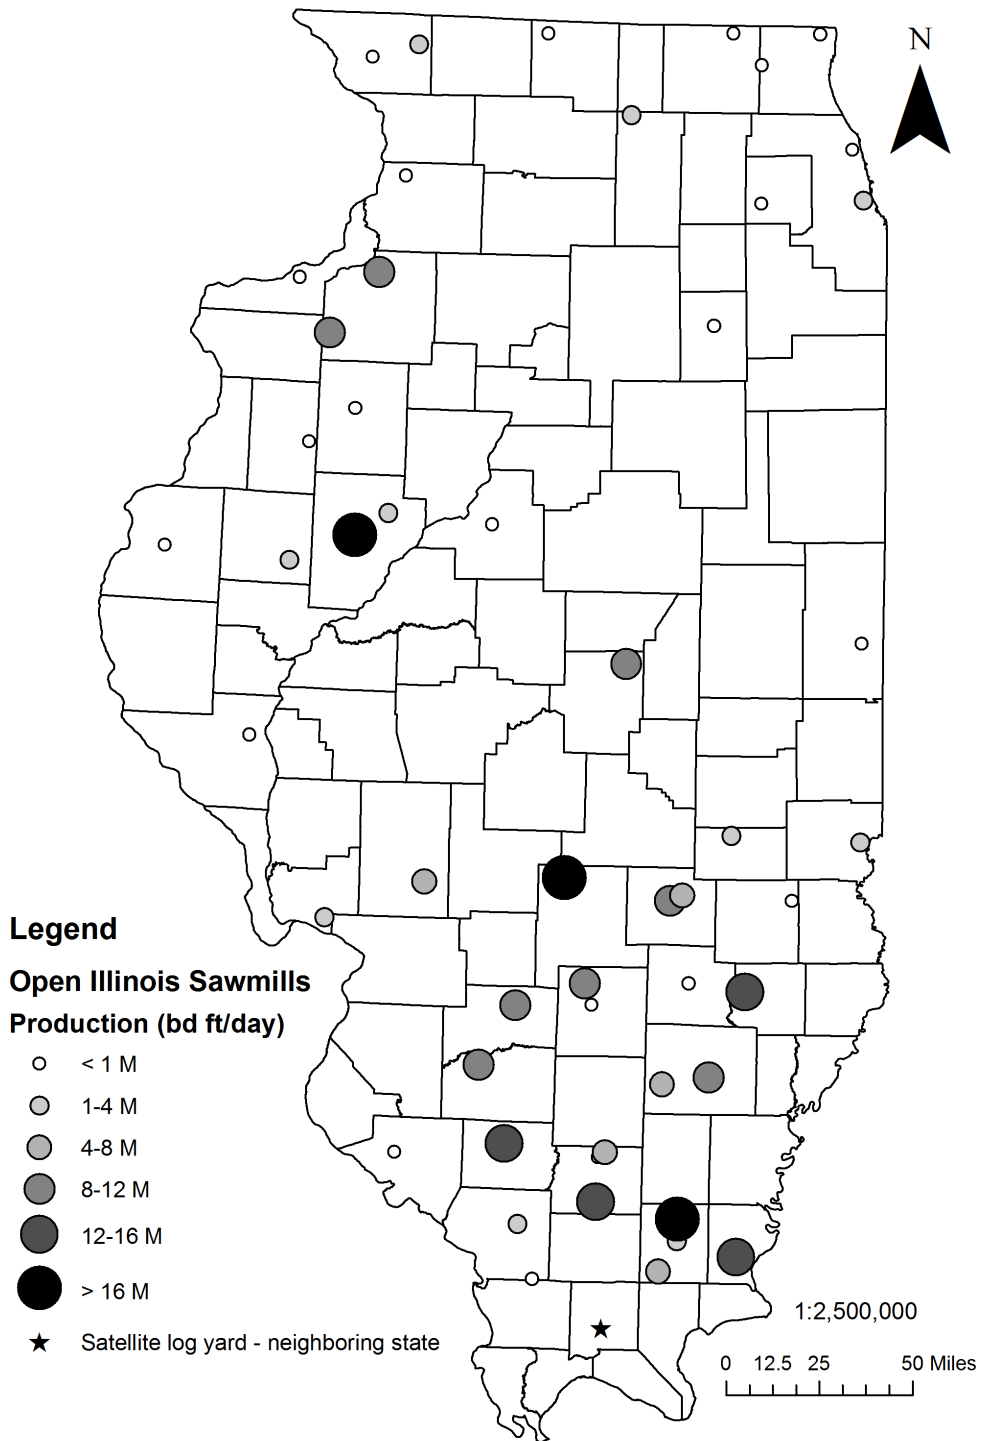

Since the directory was last published in 2005, 75 sawmills (nearly 50%) have closed across the state. Eleven of these sawmills had a production of greater than 8,000 bd ft/ day, while the remaining sawmills were smaller in size (Figure 2). Eighteen sawmills are currently idle, all of which historically produced less 4,000 bd ft/ day. Many of the closed or idle sawmills cited retirement, lack of business, or state of the economy as reasons for closing (even temporarily).

** Sawmills that are currently idle

2013 Illinois Sawmill Directory

Figure 1. Statewide depiction of currently open Illinois sawmills by size. Only mills of known size and location are displayed. The starred location is an established log yard that collects logs in Illinois and processes them in Missouri.

2013 Illinois Sawmill Directory

Figure 2. Statewide depiction of Illinois sawmills by size that have closed since 2005. Only mills of known size and location are displayed.

2013 Illinois Sawmill Directory