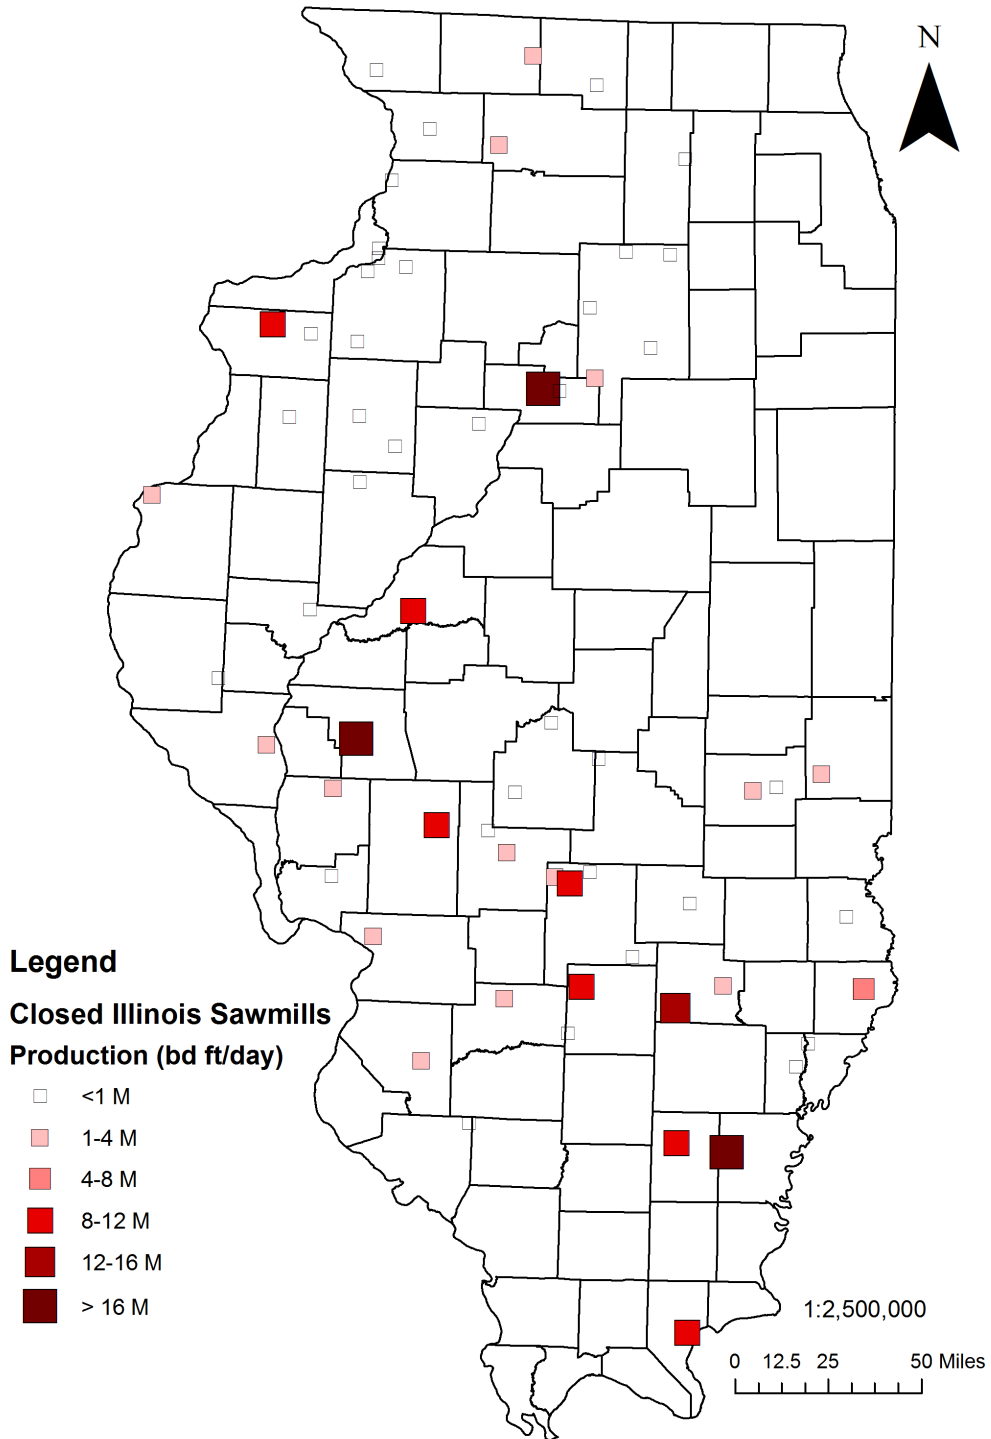

Since the directory was last published in 2005, 75 sawmills (nearly 50%) have closed across the state. Eleven of these sawmills had a production of greater than 8,000 bd ft/ day, while the remaining sawmills were smaller in size (Figure 2). Eighteen sawmills are currently idle, all of which historically produced less 4,000 bd ft/ day. Many of the closed or idle sawmills cited retirement, lack of business, or state of the economy as reasons for closing (even temporarily).

** Sawmills that are currently idle

2013 Illinois Sawmill Directory

Figure 1. Statewide depiction of currently open Illinois sawmills by size. Only mills of known size and location are displayed. The starred location is an established log yard that collects logs in Illinois and processes them in Missouri.

2013 Illinois Sawmill Directory

Figure 2. Statewide depiction of Illinois sawmills by size that have closed since 2005. Only mills of known size and location are displayed.

2013 Illinois Sawmill Directory